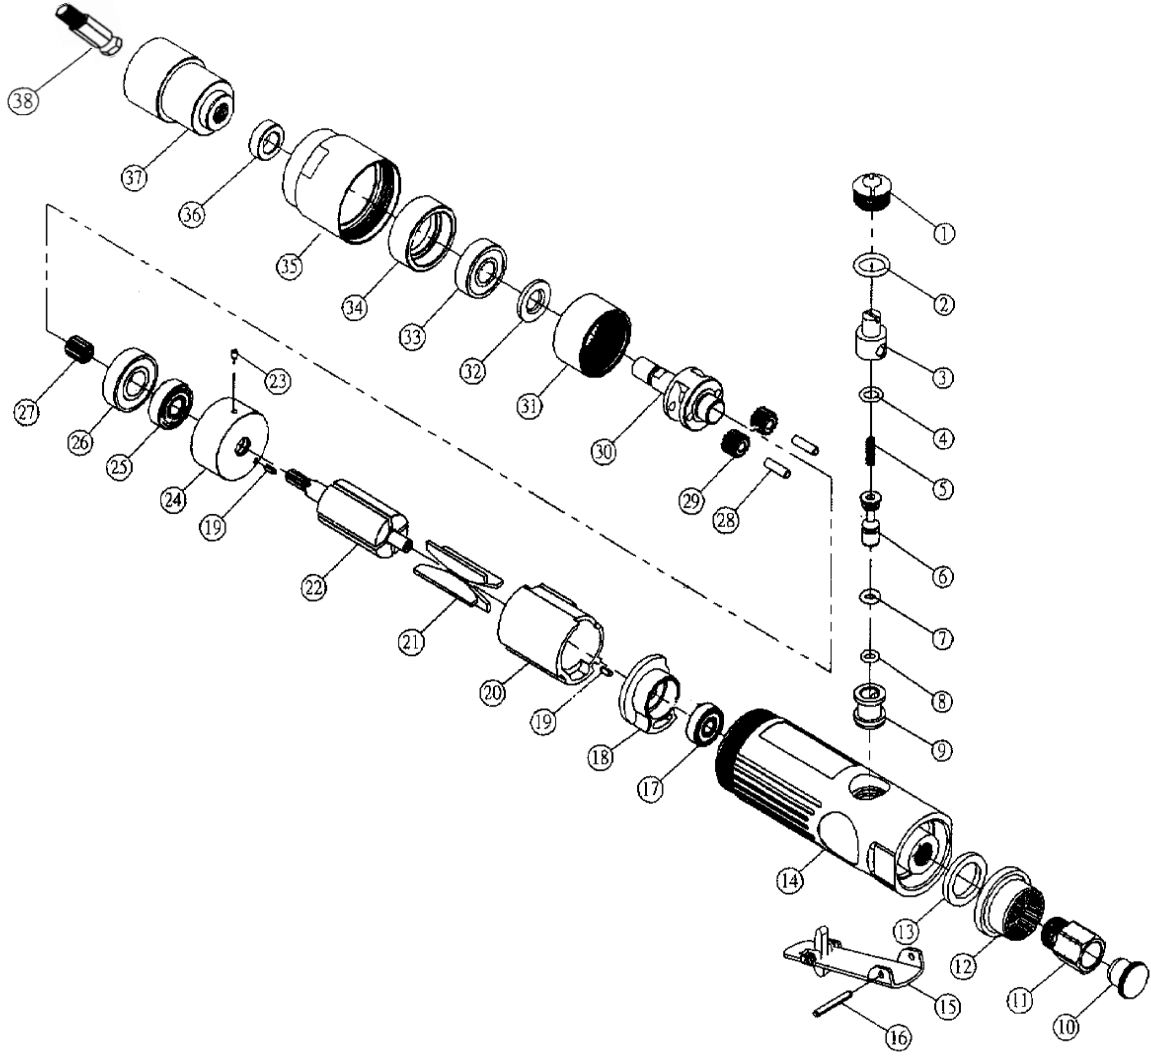

# OS-315B **GAV** HAVALI LASTİK TAŞLAMA

NO.	Part. No.	Parça Adı	Adet
1	302040A	Throttle Valve Plug	1
2	ORP-0120	O-Ring	1
3	302037A	Air Regulator	1
4	ORP-0070	O-Ring	1
5	301005	Valve Spring	1
6	302035A	Valve Stem	1
7	302034	O-Ring (Ø3.6*2.4)	1
8	ORP-0050	O-Ring	1
9	302041A	Valve Bushing	1
10	X0024	Black Dummy Plug	1
11	315009	Inlet Bushing	1
12	330029	Exhaust Deffector	1
13	B141004	Fabric Silencer	1
14	315015	Motor Housing	1
15	307023	Throttle Lever	1
16	SP-30230	Spring Pin(Ø3x23)	1
17	BB-06262Z	Ball Bearing	1
18	307020	Bear End Plate	1
19	SP-25060	Spring Pin(Ø2.5x6)	2

NO.	Part. No.	Parça Adı	Adet
20	302026	Cylinder	1
21	302025	Rotor Blade	4
22	305T012	Rotor	1
23	SP-25040	Spring Pin(Ø2.5x4)	1
24	315B4T01	Front End Plate	1
25	BB-06082Z	Ball Bearing	1
26	BB-60012Z	Bearing	1
27	312013	Pinion Gear	1
28	NR-40138	Needle Spindle	2
29	312011A	Idle Gear	2
30	315B4T02	Driving Gear	1
31	302021	Internal Gear	1
32	740033	Washer	1
33	BB-60002Z	Bearing	1
34	315B4T03	Bearing Cover	1
35	315B4T04	Gear Housing	1
36	PW-101806	Washer	1
37	315A33	Quick Chuck	1
38	315A34	Adapter	1